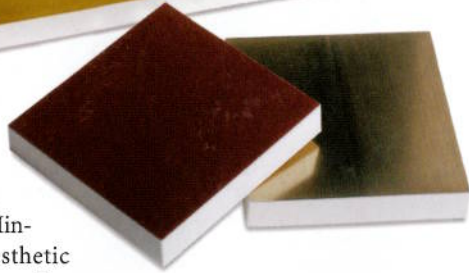

6

6 Meissen is celebrating its ter-centenary. Besides hosting numerous events to mark the occasion the firm has introduced a new line: 'Minimalist' porcelain tiles. While an aesthetic departure from the ornate dinner services and embossed tiles for which the German manufacturer is known, they are still made by craftsmen who have undergone extensive in-house training using material extracted from its own mine – the smallest in Europe – and decorated with 40 of the 10,000 different paints made at a secret location. Prices start at £670 approx per sq m. Ring 00 49 3521 468 700, or visit meissen.com.