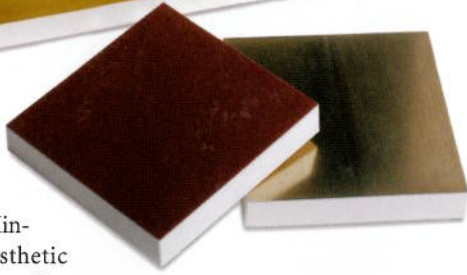

6

6 Meissen is celebrating its ter-centenary. Besides hosting numerous events to mark the occasion the firm has introduced a new line: 'Minimalist' porcelain tiles. While an aesthetic departure from the ornate dinner services and embossed tiles for which the German manufacturer is known, they are still made by craftsmen who have undergone extensive in-house training using material extracted from its own mine – the smallest in Europe – and decorated with 40 of the 10,000 different paints made at a secret location. Prices start at £670 approx per sq m. Ring 00 49 3521 468 700, or visit meissen.com.

8 Textiles are to India what coals were to Newcastle. So it's no surprise that Bandit Queen's exquisite debut bedding and bathroom collection, designed by Valerie Barkowski, is made entirely by hand in one of the country's well-known mills. Pillowcases pictured are 'Pankh' (left and right; £67 approx) and 'Mayur' (middle; £117 approx). Ring 00 91 223 018760, or visit banditqueen.in.